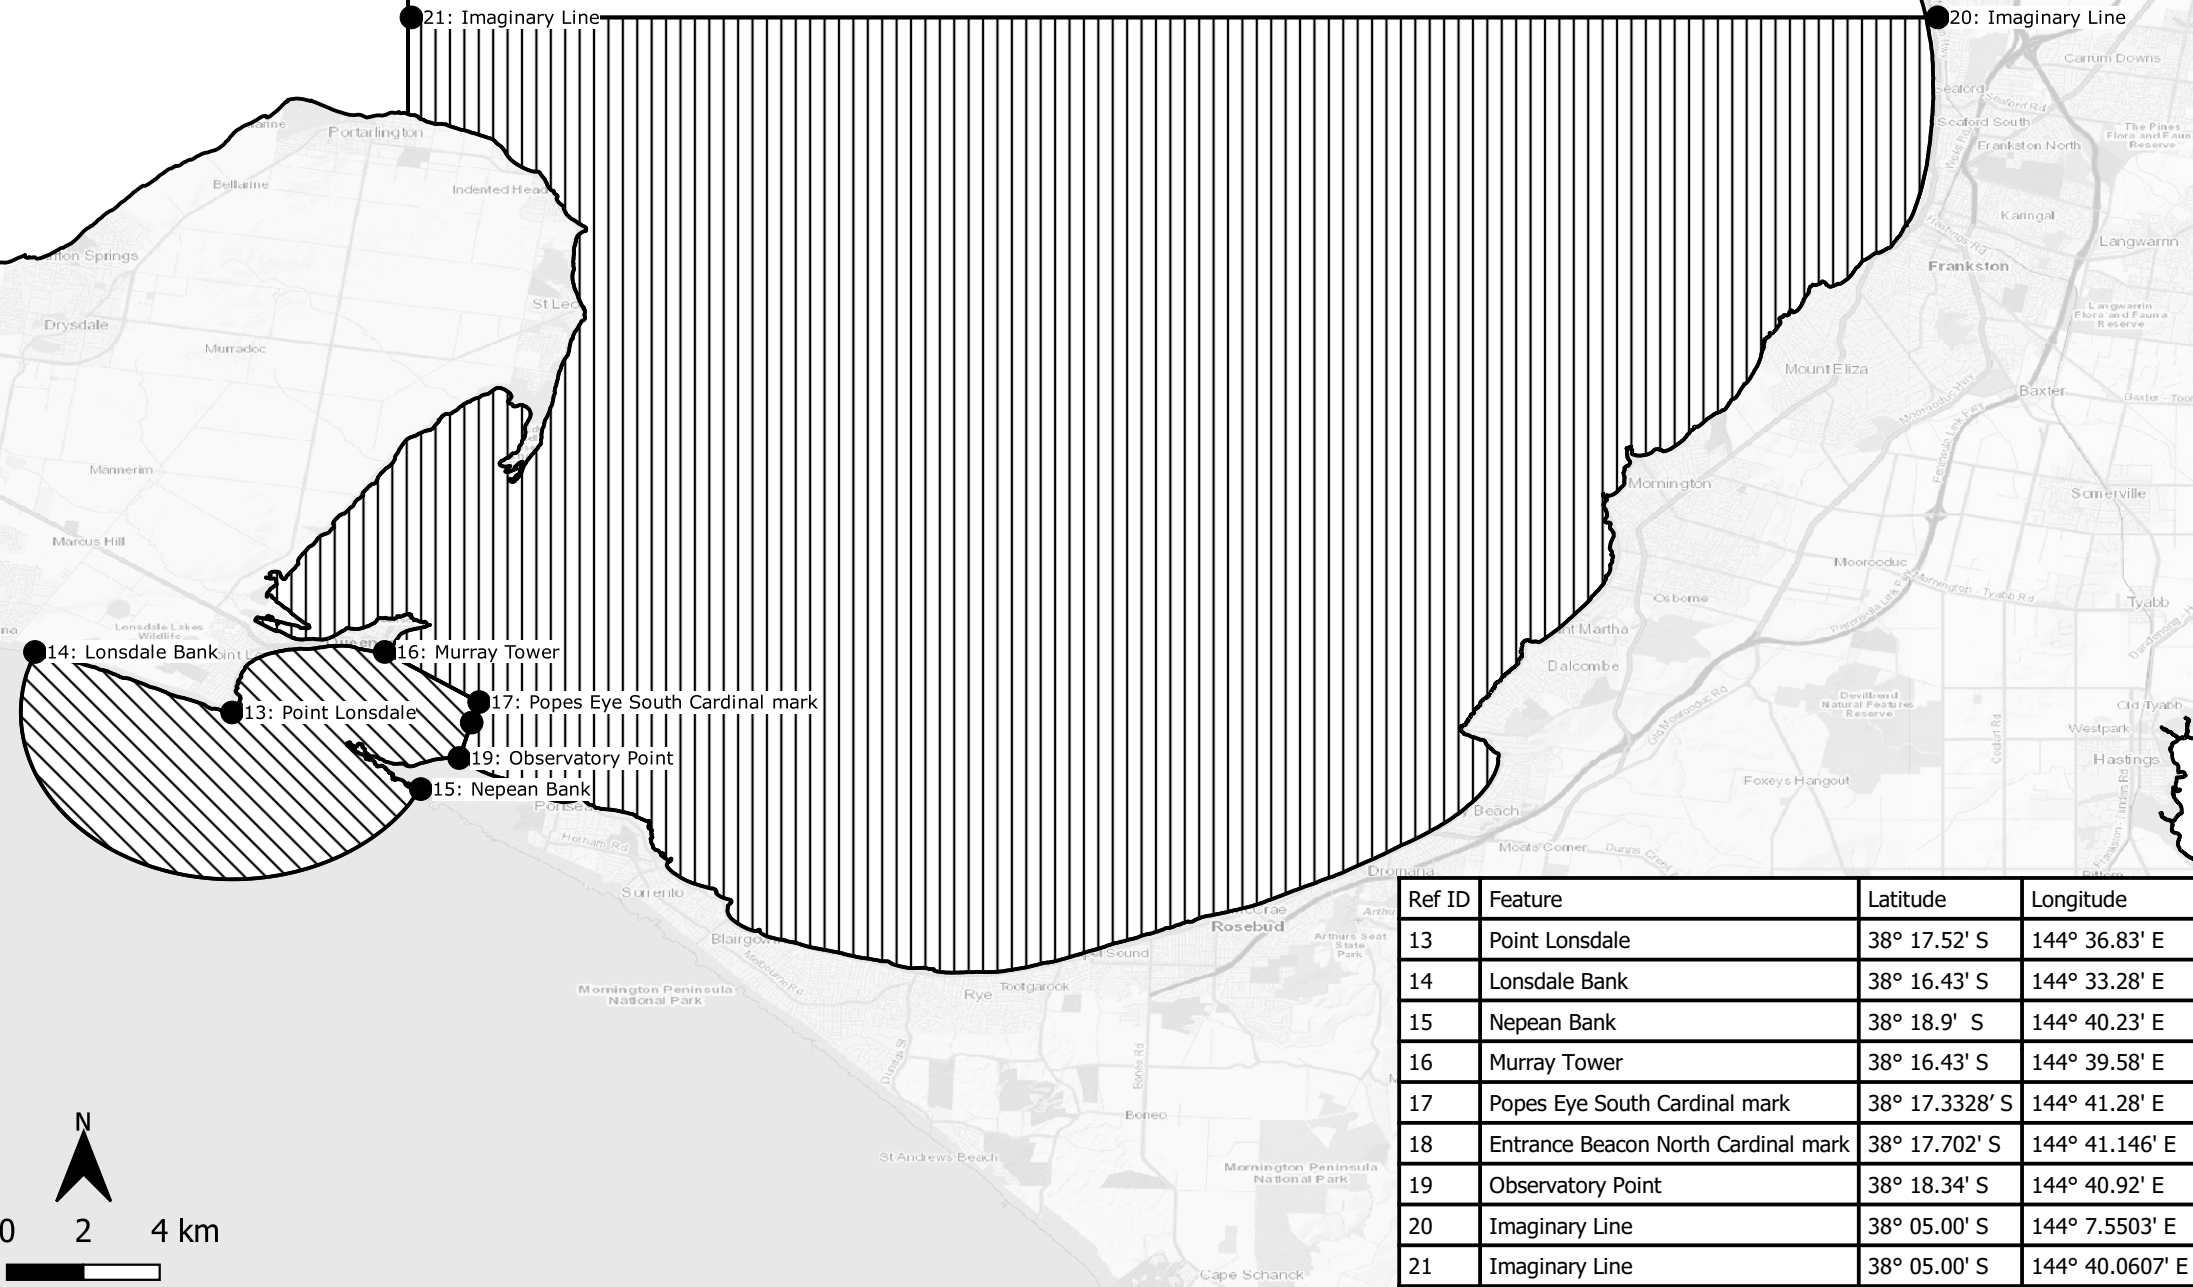

Local Knowledge Area Code

 LK15

 LK16

Ref ID	Feature	Latitude	Longitude
13	Point Lonsdale	38° 17.52' S	144° 36.83' E
14	Lonsdale Bank	38° 16.43' S	144° 33.28' E
15	Nepean Bank	38° 18.9' S	144° 40.23' E
16	Murray Tower	38° 16.43' S	144° 39.58' E
17	Popes Eye South Cardinal mark	38° 17.3328' S	144° 41.28' E
18	Entrance Beacon North Cardinal mark	38° 17.702' S	144° 41.146' E
19	Observatory Point	38° 18.34' S	144° 40.92' E
20	Imaginary Line	38° 05.00' S	144° 7.5503' E
21	Imaginary Line	38° 05.00' S	144° 40.0607' E