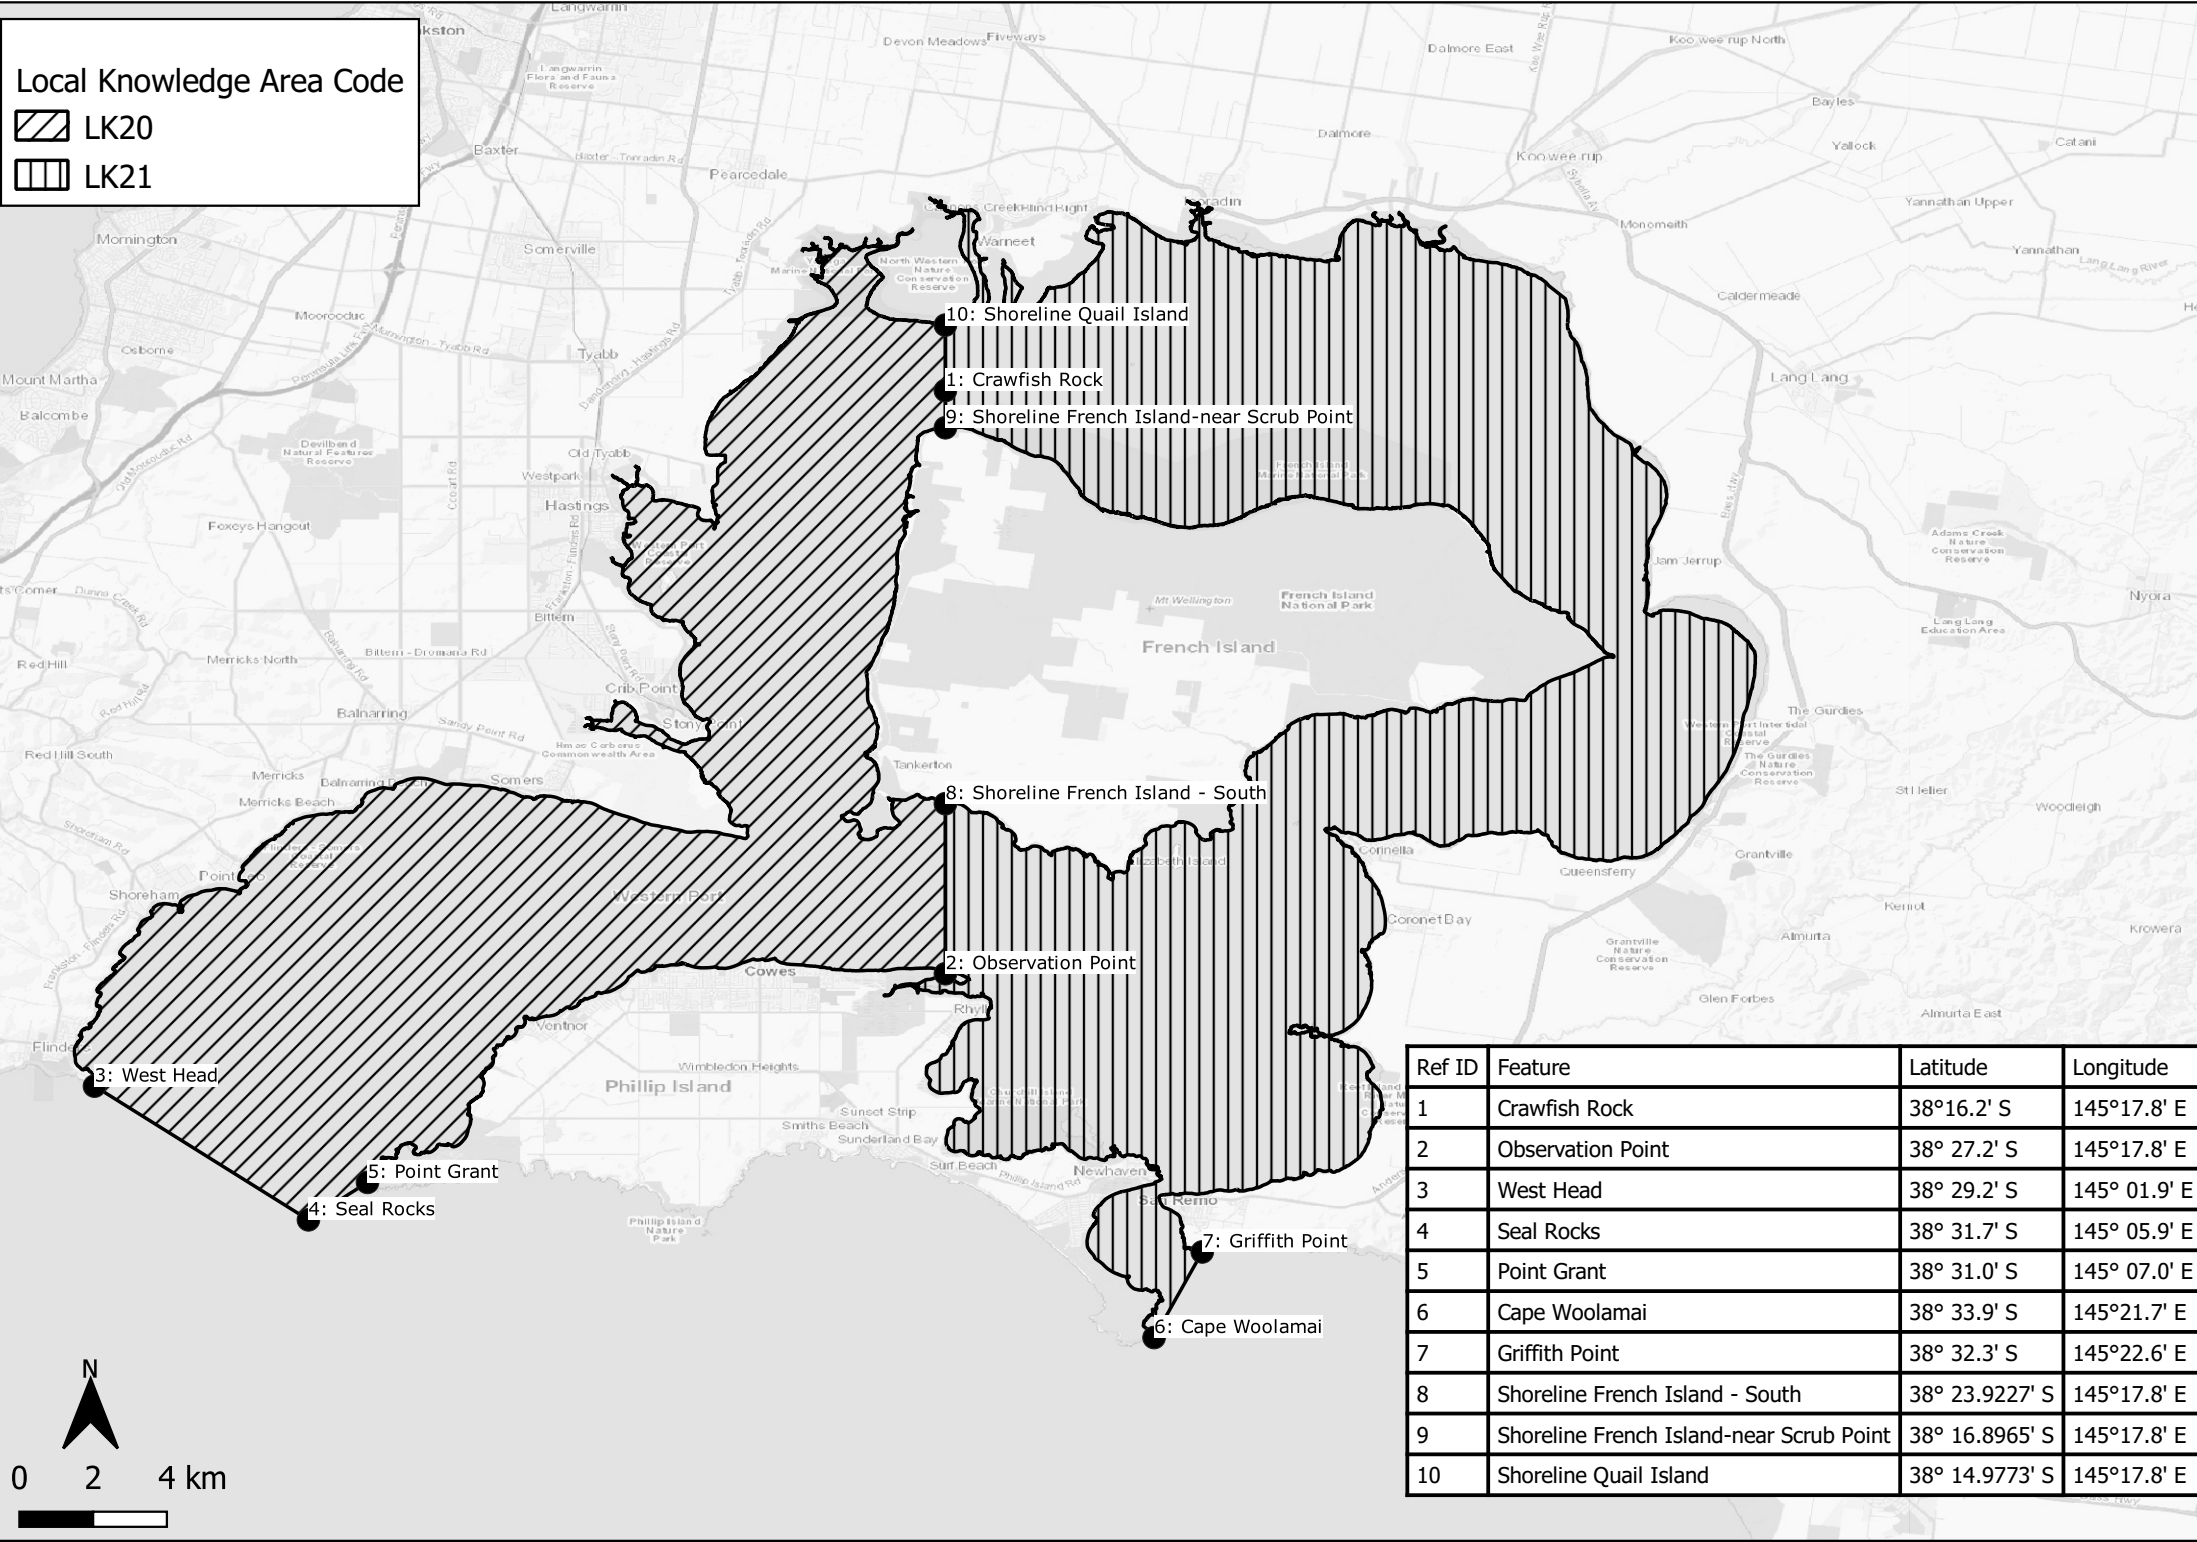

Local Knowledge Area Code

 LK20

 LK21

3: West Head

5: Point Grant

4: Seal Rocks

2: Observation Point

8: Shoreline French Island - South

10: Shoreline Quail Island

1: Crawfish Rock

9: Shoreline French Island-near Scrub Point

7: Griffith Point

6: Cape Woolamai

Ref ID	Feature	Latitude	Longitude
1	Crawfish Rock	38°16.2' S	145°17.8' E
2	Observation Point	38° 27.2' S	145°17.8' E
3	West Head	38° 29.2' S	145° 01.9' E
4	Seal Rocks	38° 31.7' S	145° 05.9' E
5	Point Grant	38° 31.0' S	145° 07.0' E
6	Cape Woolamai	38° 33.9' S	145°21.7' E
7	Griffith Point	38° 32.3' S	145°22.6' E
8	Shoreline French Island - South	38° 23.9227' S	145°17.8' E
9	Shoreline French Island-near Scrub Point	38° 16.8965' S	145°17.8' E
10	Shoreline Quail Island	38° 14.9773' S	145°17.8' E