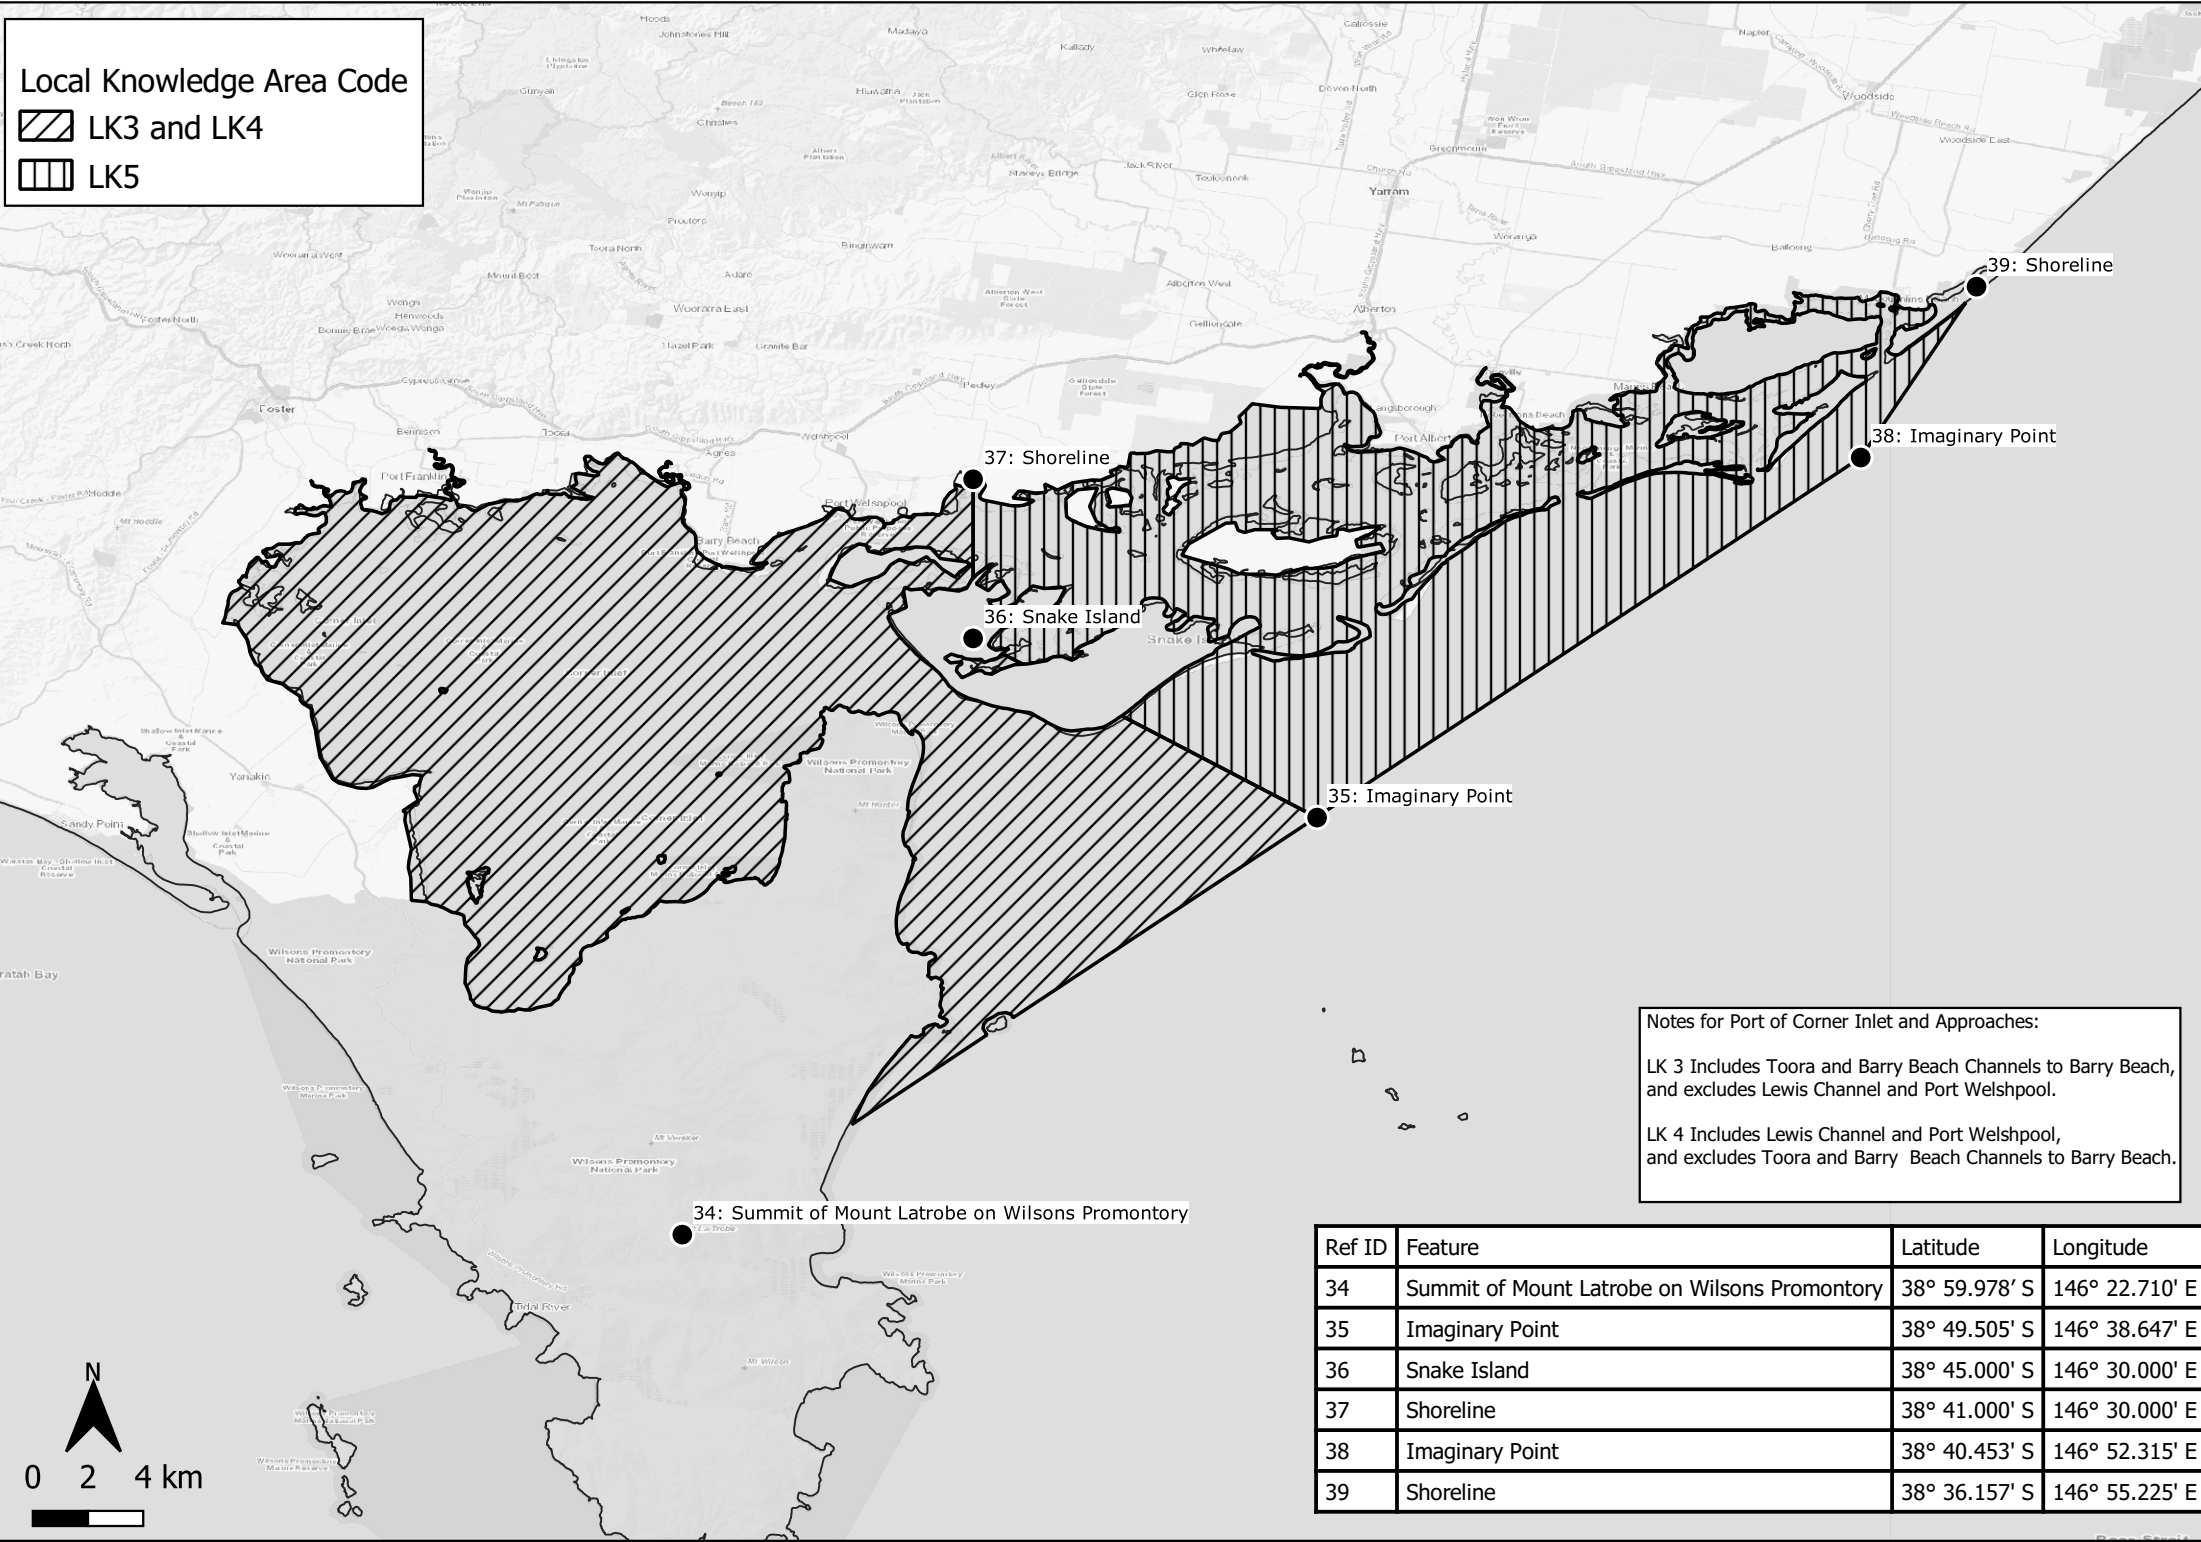

Local Knowledge Area Code

 LK3 and LK4

 LK5

Notes for Port of Corner Inlet and Approaches:
 LK 3 Includes Toora and Barry Beach Channels to Barry Beach, and excludes Lewis Channel and Port Welshpool.
 LK 4 Includes Lewis Channel and Port Welshpool, and excludes Toora and Barry Beach Channels to Barry Beach.

Ref ID	Feature	Latitude	Longitude
34	Summit of Mount Latrobe on Wilsons Promontory	38° 59.978' S	146° 22.710' E
35	Imaginary Point	38° 49.505' S	146° 38.647' E
36	Snake Island	38° 45.000' S	146° 30.000' E
37	Shoreline	38° 41.000' S	146° 30.000' E
38	Imaginary Point	38° 40.453' S	146° 52.315' E
39	Shoreline	38° 36.157' S	146° 55.225' E